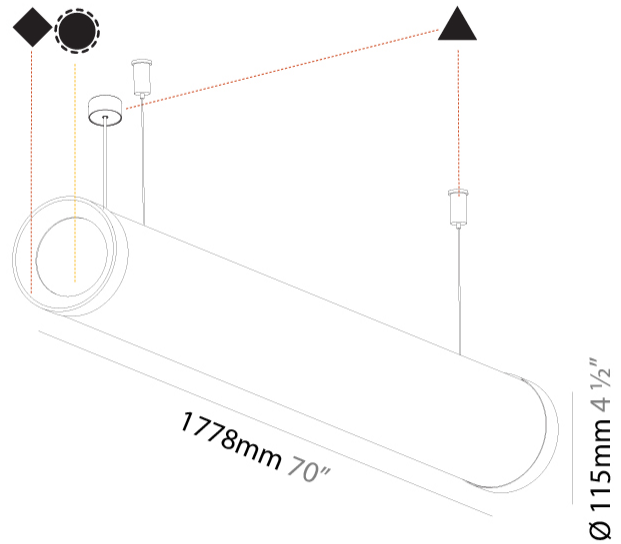

GENERAL

Series: Bunga Plus
Brand: Prolicht
Division: Architectural
Mounting Type: Suspension
Mounting Location: Ceiling
Subcategory: Profile

PHYSICAL

Shape: Cylinder
Length (mm): 1778
Length (in): 70
Width (mm): 115
Width (in): 4 1/2
Height (mm): 115
Height (in): 4 1/2
Max. Overall Height (mm): 2115
Max. Overall Height (in): 83 1/4
Light Distribution: Omnidirectional
Weight (kg): 5.763
Weight (lbs): 12.705
Diffuser: PMMA - Opal
Fixture Finish: SSR / BKV / CWI / CRY / HAB / UFT / ITA / RUA / FTG / MYG / LOD / PUS / FRO / FUP / KIA / POP / BLS / SPG / MEY / GOH / GUM / CHC / COM / ABZ / JAG / OBR / MOS / ROR
Fixture Material: Aluminum
Cable Details: 2000mm or 4000mm Transparent Cable
Upon Request: Cable colour - White / Black / Orange / Red

ELECTRICAL

Lamp Type: LED (Zhaga Standard)
Input Wattage (W): 30
Total Output Wattage (W): 24 / 19.2 (3500K)
Dimming: Non-Dimming / Phase Dimming (120Vac only) / 0-10V Dimming
Driver Included: Yes
Driver Location: Integrated
Driver Type: Constant Current - 120 / 277Vac
Driver Class: Class 2
Input Voltage (V): 120 - 277
Constant Current (MA): 350 / 400 (3500K)

LED

Color Temperature (°K): 3000 / 3500 / 4000
Max. Delivered Lumen (lm): 3320 / 3440 / 3510
CRI: >80 CRI
Lamp Life (hrs): 50000

OPTICAL

RATINGS AND CERTIFICATIONS

Certified By: Certified for North American Standards
IP rating: IP20