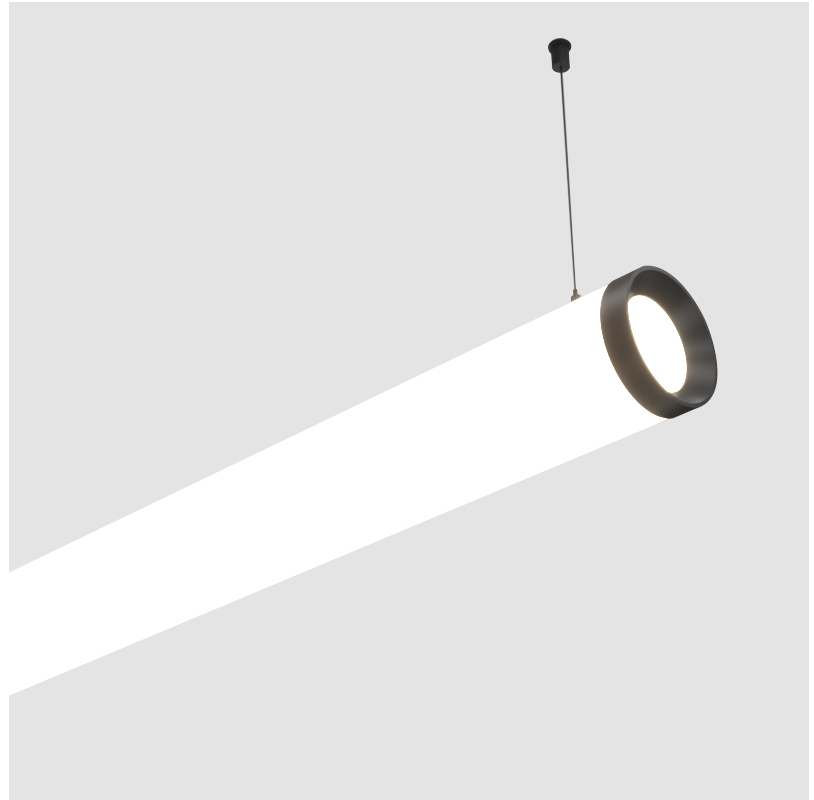

GENERAL

Series: Bunga Plus
Brand: Prolicht
Division: Architectural
Mounting Type: Suspension
Mounting Location: Ceiling
Subcategory: Profile

PHYSICAL

Shape: Cylinder
Length (mm): 1778
Length (in): 70
Width (mm): 115
Width (in): 4 1/2
Height (mm): 115
Height (in): 4 1/2
Max. Overall Height (mm): 2115
Max. Overall Height (in): 83 1/4
Light Distribution: Omnidirectional
Weight (kg): 5.763
Weight (lbs): 12.705
Diffuser: PMMA - Opal
Fixture Finish: SSR / BKV / CWI / CRY / HAB / UFT / ITA / RUA / FTG / MYG / LOD / PUS / FRO / FUP / KIA / POP / BLS / SPG / MEY / GOH / GUM / CHC / COM / ABZ / JAG / OBR / MOS / ROR
Fixture Material: Aluminum
Cable Details: 2000mm or 4000mm Transparent Cable
Upon Request: Cable colour - White / Black / Orange / Red

ELECTRICAL

Lamp Type: LED (Zhaga Standard)
Input Wattage (W): 30
Total Output Wattage (W): 24 / 19.2 (3500K)
Dimming: Non-Dimming / Phase Dimming (120Vac only) / 0-10V Dimming
Driver Included: Yes
Driver Location: Integrated
Driver Type: Constant Current - 120 / 277Vac
Driver Class: Class 2
Input Voltage (V): 120 - 277
Constant Current (MA): 350 / 400 (3500K)

LED

Color Temperature (°K): 3000 / 3500 / 4000
Max. Delivered Lumen (lm): 3320 / 3440 / 3510
CRI: >80 CRI
Lamp Life (hrs): 50000

OPTICAL

RATINGS AND CERTIFICATIONS

Certified By: Certified for North American Standards
IP rating: IP20